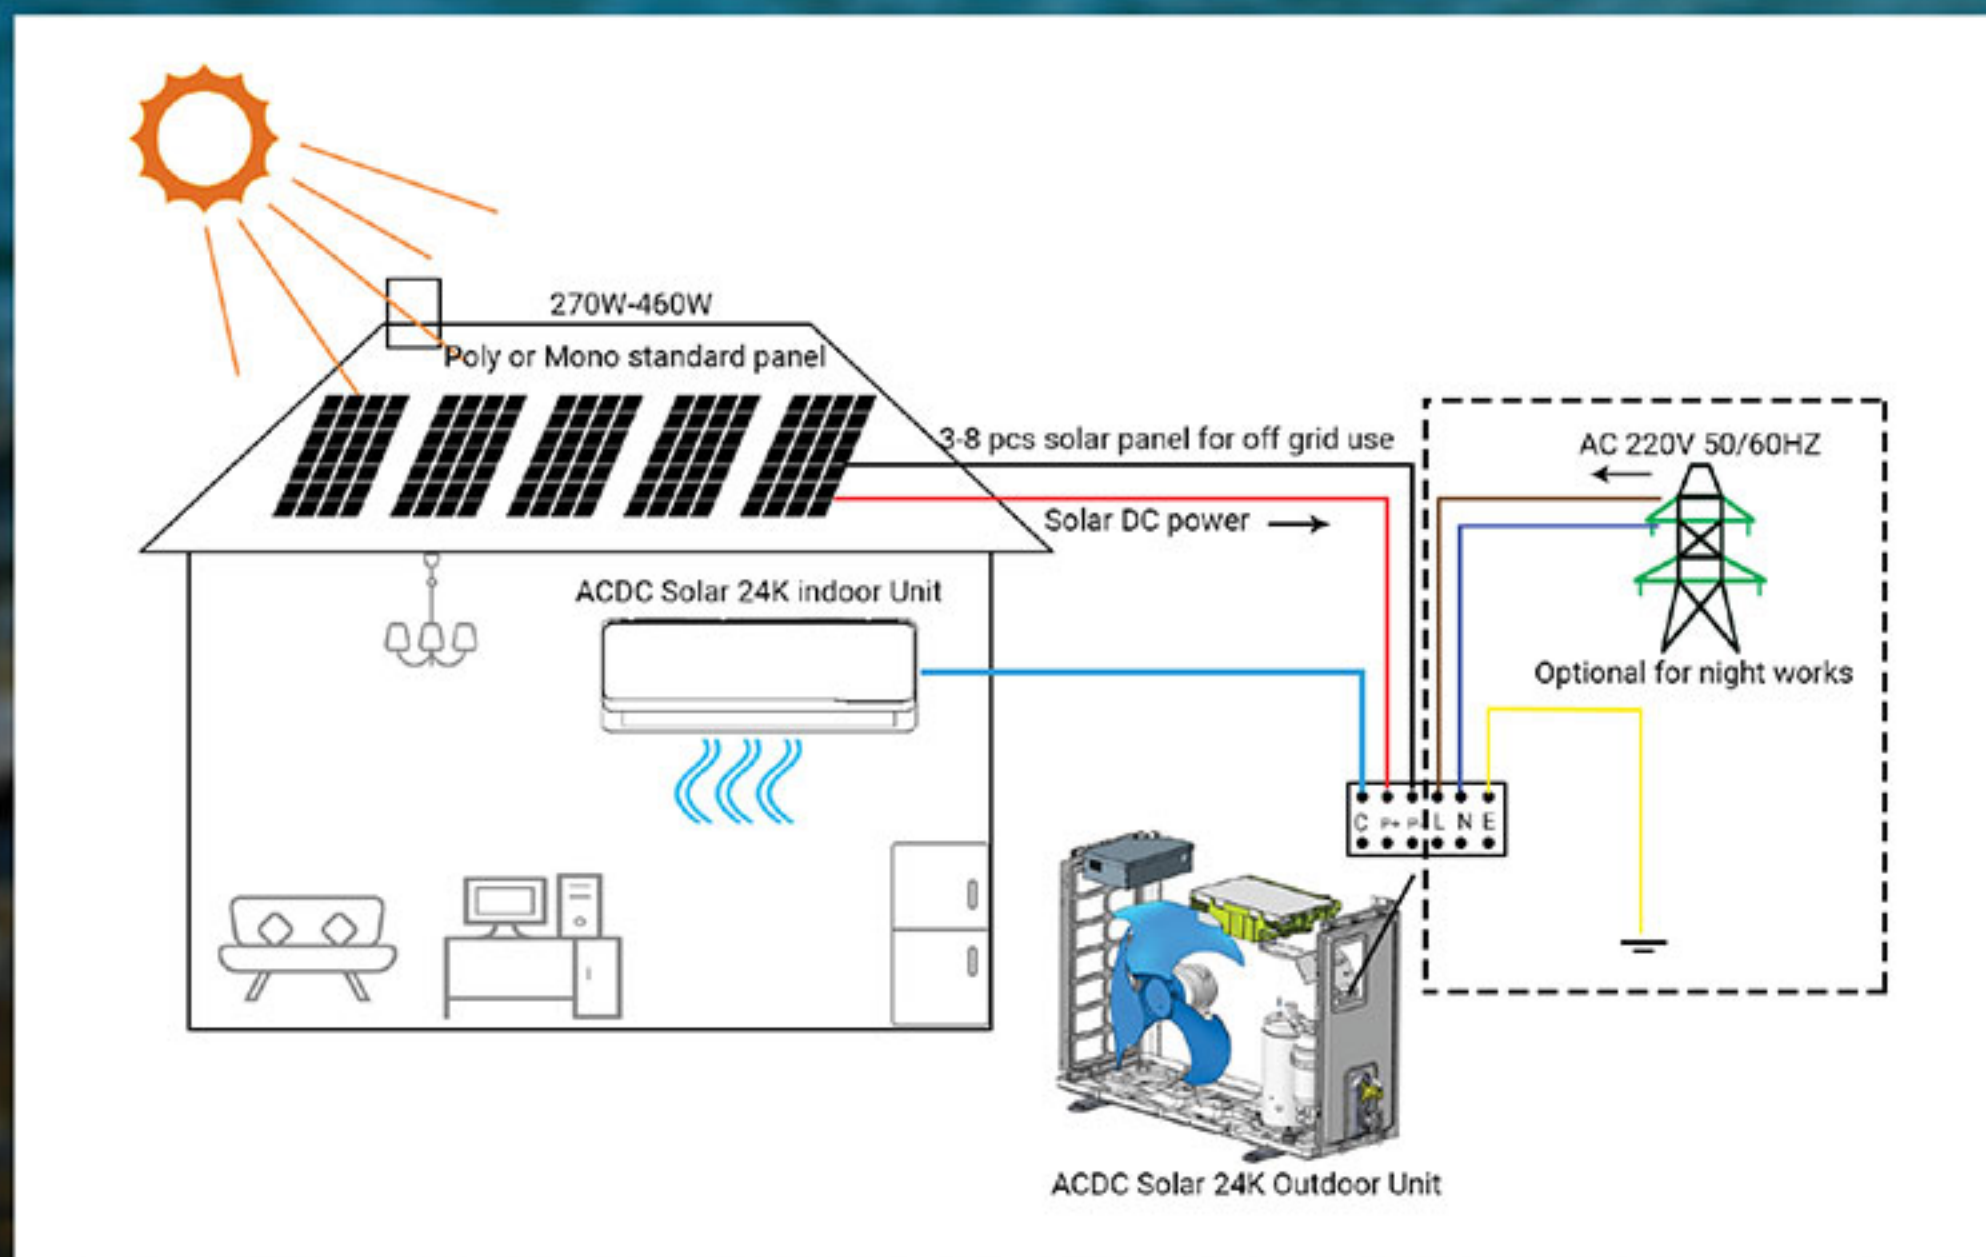

Max Efficiency
 DC Driven

Grid AC
 Power Limiter
 Limit AC power from
 0-300W

Wide Operating
 Temperature
 Temperature range
 between -10°C - +50°C

Auto AC/DC
 Balance

Due to our policy of continuous improvement we reserve the right of modifying specifications and appearance. All Prices are VAT inclusive and are subject to availability . **All prices are valid until 30 June 2026** - while stocks last E&OE. Images may vary from actual products.
 All electrical products should be installed by a qualified technician.