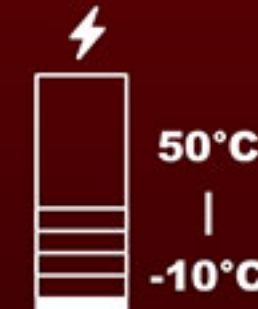

HIGH PERFORMANCE

1C fast charging and discharging