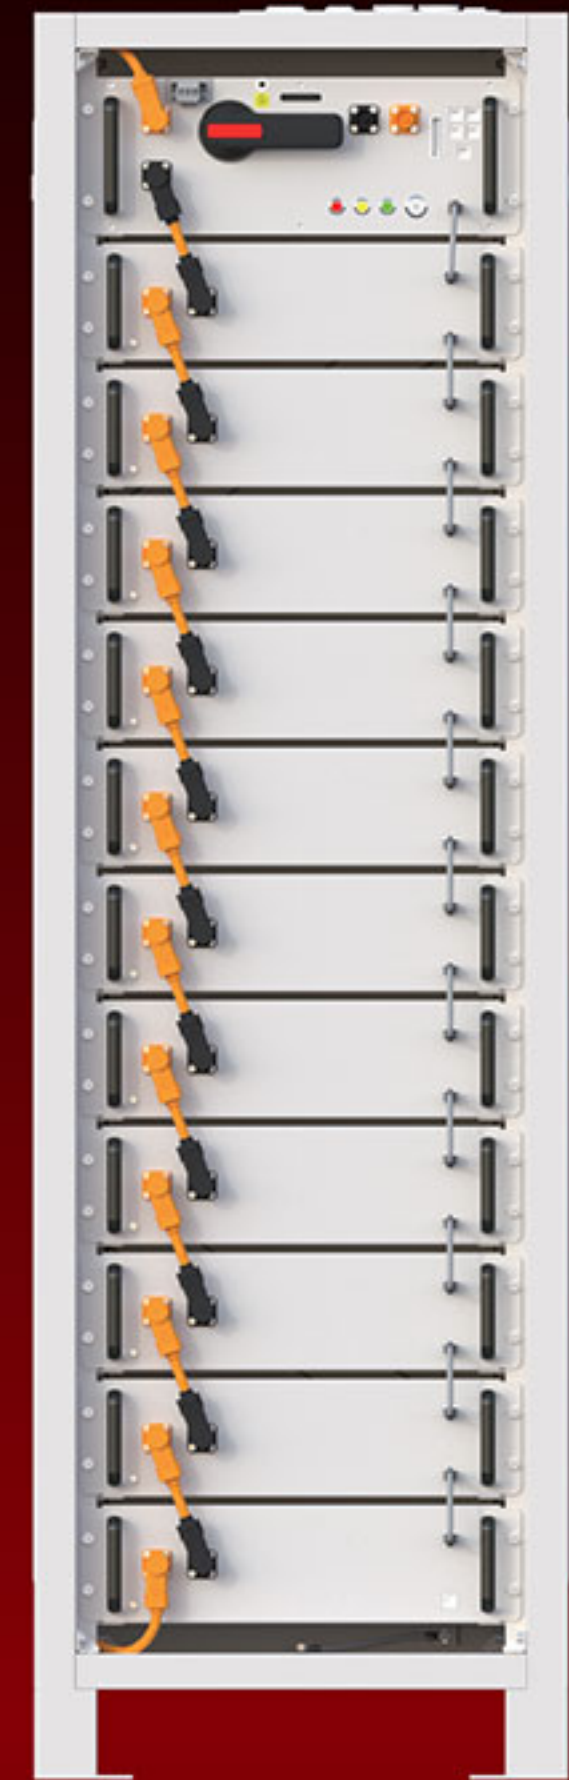

SAFETY

Self-developed LFP Battery. Safety Proved by Millions of Electric Vehicles

RELIABILITY

LFP R&D Started from 2002. 1.000.000+ Systems in 90+ Countries

HIGH USABLE CAPACITY

100% Usable Capacity

SAFETY

LFP cells developed in-house. Proven in millions of EVs

RELIABILITY

LFP expertise since 2002 1M+ systems in 100+ countries

FLEXIBILITY

Flexible capacity options 30kWh ~ 2.64MWh Tailored indoor rack

FLEXIBILITY

Modular Design Expand Anytime

INTELLIGENT MANAGEMENT

Monitoring and Analysis Remote Diagnosis and OTA

ONE-BUTTON ADAPTATION

One-click Auto-configuration of Compatible Inverters

HIGH PERFORMANCE

1C fast charging and discharging

EASY INSTALLATION

Quick set-up Easy commissioning

INTELLIGENT MANAGEMENT

Asset management Battery working monitoring

Due to our policy of continuous improvement we reserve the right of modifying specifications and appearance. All Prices are VAT inclusive and are subject to availability. **All prices are valid until 30 June 2026** - while stocks last E&OE. Images may vary from actual products.

All electrical products should be installed by a qualified technician.

IN STORES NATIONWIDE

acdexpress.com